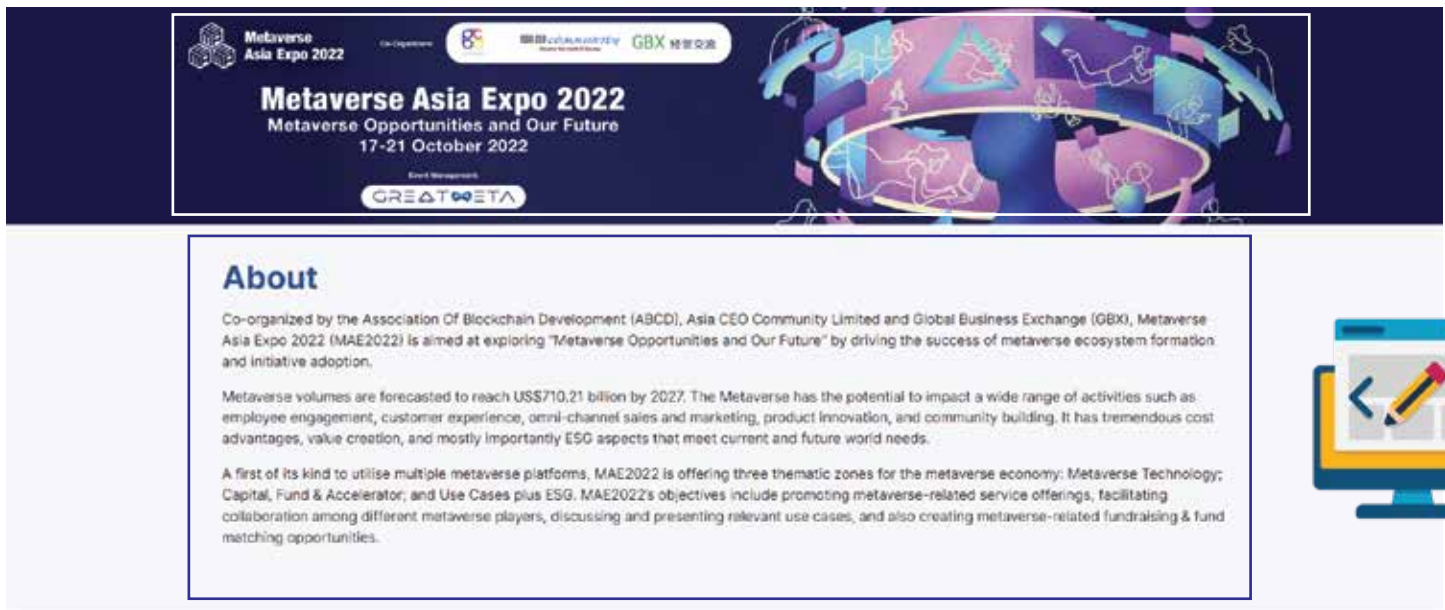

MULTIVERSE ACCESS

Synchronize multi-metaverse access via a **SINGLE** entry point from our event portal with integrated APIs.