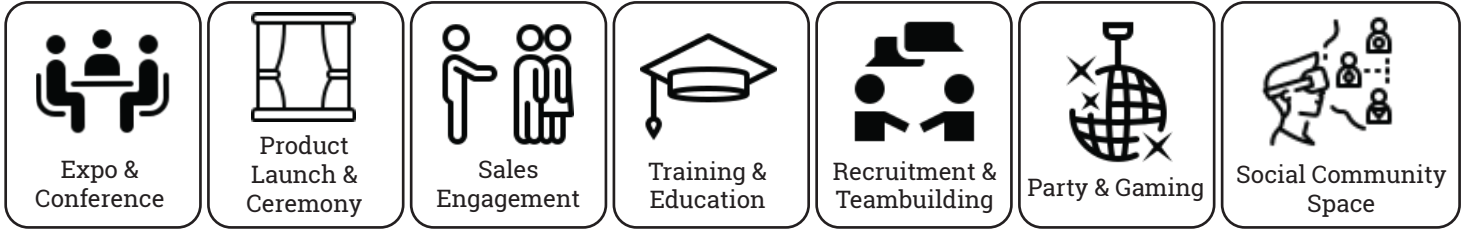

METaverse-AS-A-SERVICE

via **PORTAL**
powered by GREATMETA

Over **50+** scenes to choose from, each **uniquely-customized** to create a **one of a kind** metaverse event experience.

PORTAL

powered by GREATMETA

Connect different virtual worlds under a single **PORTAL** for metaverse event **EXECUTION & MANAGEMENT**.

Features:

**ONE-STOP
PLATFORM**

**SEAMLESS
REGISTRATION**

**MULTIVERSE
ACCESS**

**CUSTOMIZED
EVENT BRANDING**

The Agenda tab features the entire schedule of events for the Metaverse Asia Expo 2022.

The Main Hall Conference tab brings you to the Virtway portal, where you can enter your login credentials to access the virtual space for Metaverse Asia Expo 2022.

ONE-STOP PLATFORM

Provide a top to bottom navigation pane of your event details, all from a **ONE** platform - such as **Info** / **Agenda** / **Speakers** / etc.

Facilitate registration **DIRECTLY** from our event platform. Avoid extra costs of adding other third-party service providers!