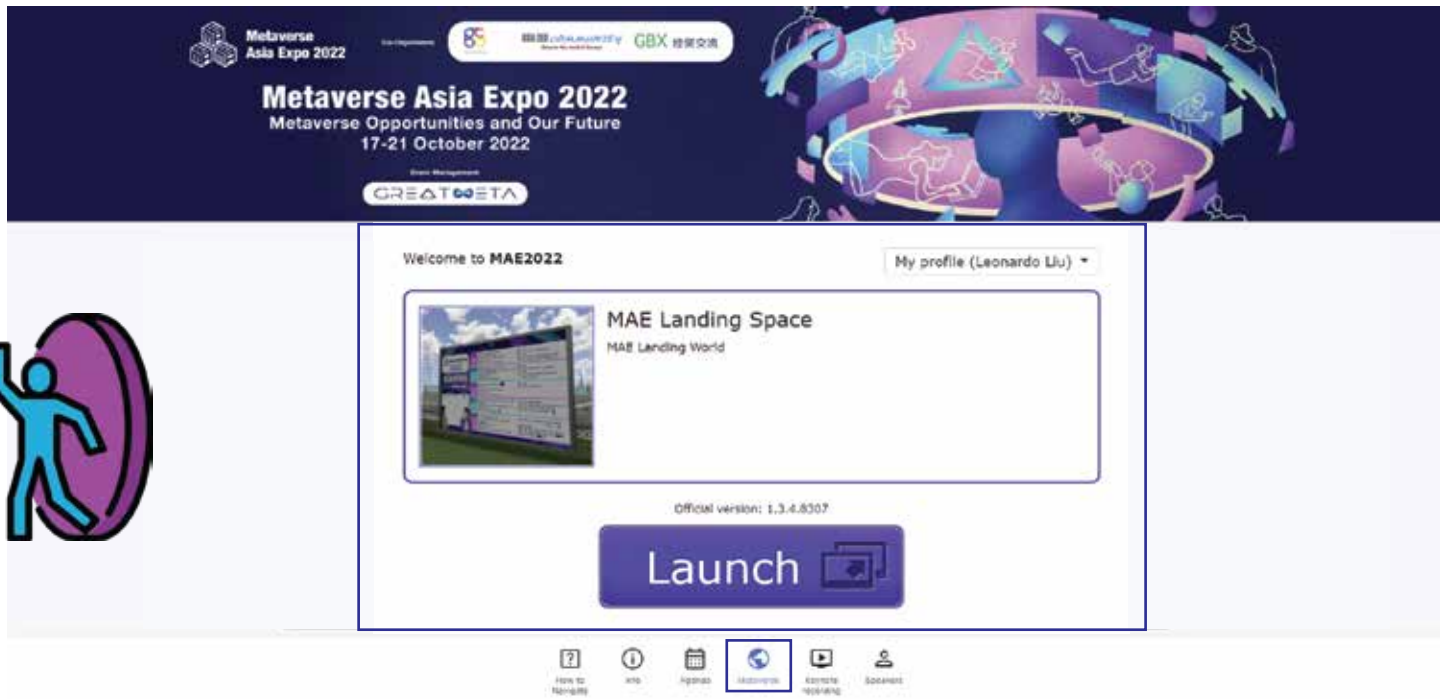

MULTIVERSE ACCESS

Synchronize multi-metaverse access via a **SINGLE** entry point from our event portal with integrated APIs.

FREELY display related graphics and information within our event portal for branding your event across the board.

CUSTOMIZED EVENT BRANDING

GreatMeta Limited

Unit 2403, Tung Wai Commercial Building,
109-111 Gloucester Road, Wan Chai, Hong Kong

<https://www.greatmeta.com>

sales@greatmeta.com